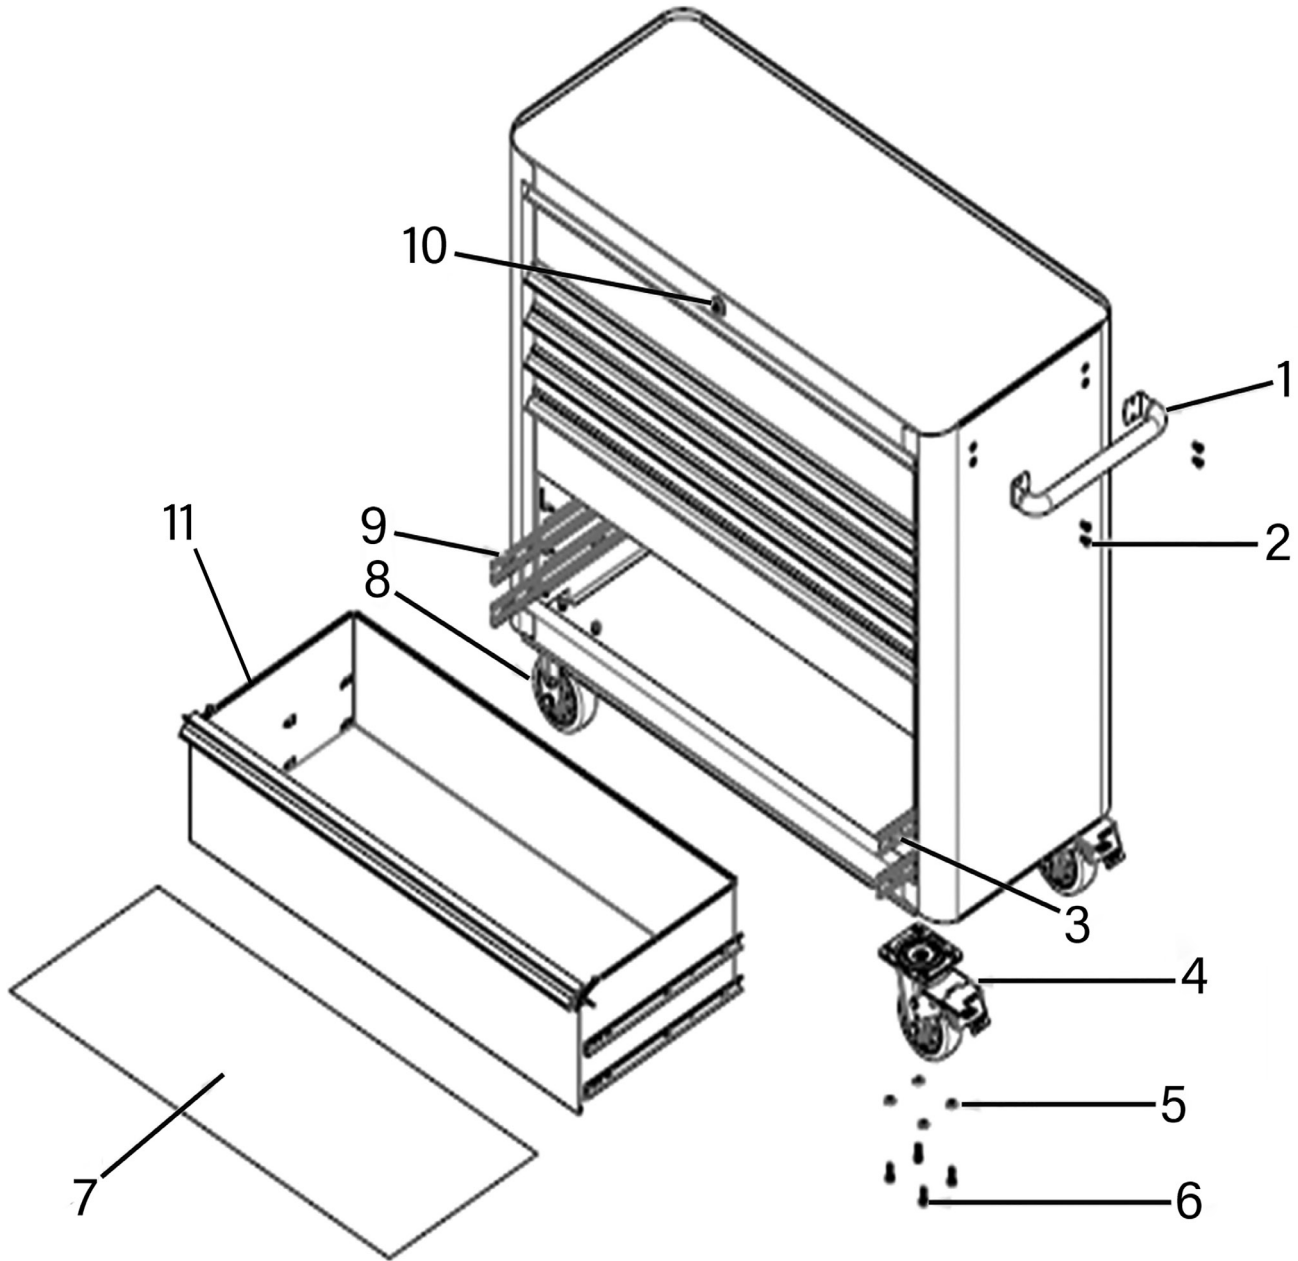

Parts Information:
Rollcab 6 Drawer Wide Retro Style - Blue with White Stripes
Model No: AP41206BWS

Item	Part No.	Description
1	AP41206BWS.01	Cabinet Handle
2	SS612.S	Hex Head Set Screw M6 x 12mm
3	PTB-300023	Bearing Slide, Right
4	AP41206BWS.04	Wheel, Swivel Castor (w/Brake)(125 x 13 x 45 x 170)
5	PTB-324002	Washer
6	SS820.S	Hex Bolt M8 x 20mm
7	PTB-550167	Drawer Liner 945 x 395mm

Item	Part No.	Description
8	AP41206BWS.08	Wheel, Fixed Castor (125 x 13 x 45 x 170)
9	PTB-300022	Bearing Slide, Left
10	PTB-304007	Lock & Key (Number 1201)
--	PTB-304007A	Lock & Key (Number 1202)
--	PTB-304007B	Lock & Key (Number 1203)
--	PTB-304007C	Lock & Key (Number 1204)
11	APMS-111805-N01	Bottom Drawer (c/w Drawer Pulls and Slides)